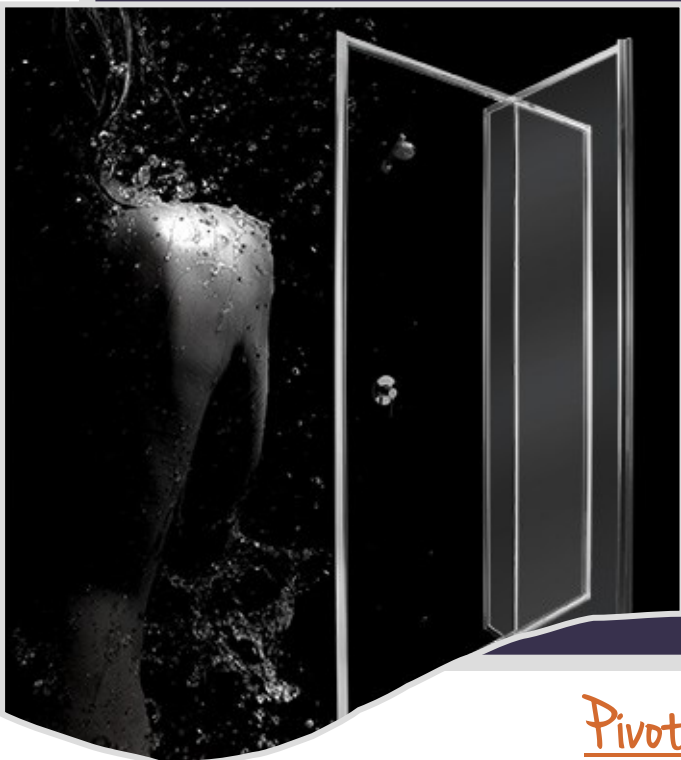

ENVY PIVOT SHOWER

*be envied for
its clean lines and innovation*

envy

The Envy Pivot Shower offers a versatile custom design, giving a touch of sophistication to almost any shower space.

Your showers will be nothing short of luxurious whether you opt for our ultra stylish frameless door or a partially or fully framed enclosure.

Whatever your budget, install an Envy Pivot Shower and you'll be pleased with how its sleek modern design transforms your bathroom.

Pivot Door Shower Capabilities & Features

- Fully Framed & Semi-Frameless options
- An extensive range of configurations
- Heavy duty options for large enclosures
- Narrow frame suits mounting over a bath or narrow hob
- High quality stainless steel components
- Powder coated & anodised finishes
- Wall to wall, single or double return enclosures in 2 or 3 panel fronts
- Dual panel overlap frame options
- 90° and 135° return configurations
- Full height, dog leg and dog leg (with infill) return options
- Adjustable corner post (Fully Framed Showers) to angle return panels
- Sill-less option for selected showers (wheelchair access)

ALLGLASS WAGGA

GLASS & ALUMINIUM SOLUTIONS

CAPRAL
ALUMINIUM

I know a guy there, you should too!

Fully Framed Enclosures

- 4, 5 and 6mm glass options.
- Adjustable corner post option enabling return angles between 90° and 180°.
- No Sill option achievable on selected single and 2 panel front showers (front only and return configurations).
- Magnetic close available on framed showers.