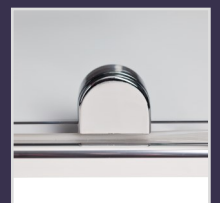

Whatever your budget, install an Envy Pivot Shower and you'll be pleased with how its sleek modern design transforms your bathroom.

Pivot Door Shower Capabilities & Features

- Fully Framed & Semi-Frameless options
- An extensive range of configurations
- Heavy duty options for large enclosures
- Narrow frame suits mounting over a bath or narrow hob
- High quality stainless steel components
- Powder coated & anodised finishes
- Wall to wall, single or double return enclosures in 2 or 3 panel fronts
- Dual panel overlap frame options
- 90° and 135° return configurations
- Full height, dog leg and dog leg (with infill) return options
- Adjustable corner post (Fully Framed Showers) to angle return panels
- Sill-less option for selected showers (wheelchair access)

ALLGLASS WAGGA

GLASS & ALUMINIUM SOLUTIONS

CAPRAL
ALUMINIUM

I know a guy there, you should too!

Fully Framed Enclosures

- 4, 5 and 6mm glass options.
- Adjustable corner post option enabling return angles between 90° and 180°.
- No Sill option achievable on selected single and 2 panel front showers (front only and return configurations).
- Magnetic close available on framed showers.

Semi-Frameless Enclosures

- For 6mm toughened glass with polished edges
- Patch pivot off set.
- Inline and overlapping panel options.

Fully Framed Pivot Door

Fully Framed Pivot Door

Semi-Frameless Pivot Door

Detailing

Handles

Fully Framed

Semi-Frameless